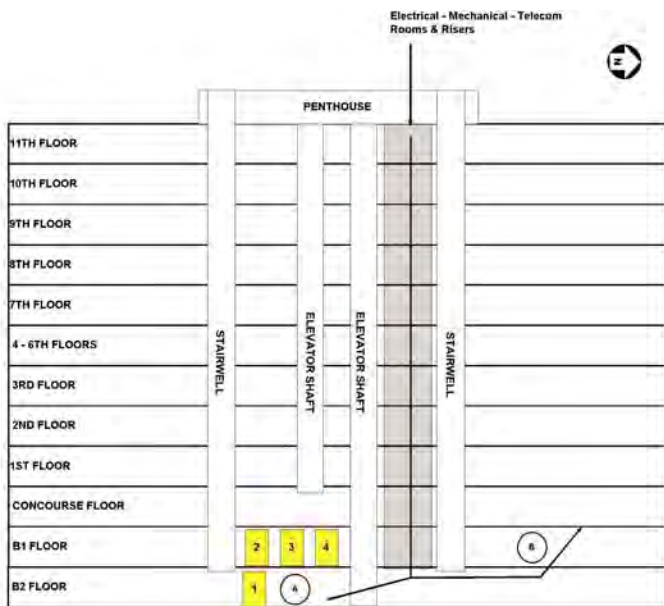

THE CRESCENT ADVANTAGE.

FOUR GREENWAY PLAZA
PREMIER OFFICE SPACE WITH A TELECOMMUNICATIONS ADVANTAGE

TELECOMMUNICATIONS AMENITIES

In-building:

- Voice And High-speed Data
- High Speed Internet
- Captivate Network
- Cable Television Services
- Fiber From Multiple Providers
- Complete Telecom Diversity
- Fiber Based Telecom Services
- Shared Tenant Services
- Choice Of Eight Providers
- Multiple Points Of Entry
- Riser Closets On Each Floor
- Riser Closets Stacked Vertically

- Controlled & Secured Space
- Plenty Of Vertical Riser Space

Rooftop:

- 180 Degree Coverage Area
- Plenty Of Rooftop Space
- Antenna & Satellite Dish Space
- Easy Access To Roof & Riser Space

Power Services:

- Ample Electrical Supply
- Emergency Generator Space

TELECOM PROVIDERS:

AboveNet	877-462-2683
AT&T	800-750-2355
Cypress	713-403-4400
Reliance Globalcom	415-901-2000
tw telecom	713-341-4000
XO	866-349-0134

CABLE TELEVISION PROVIDER:

Comcast	800-266-2278
Phonoscope	713-272-4600

This Does Not Represent An Endorsement of These Companies or Their Products by Crescent and May Change Without Notice.

TELECOM EQUIPMENT SPACE

1. AboveNet
2. Reliance Globalcom
3. AT&T
4. AT&T

TELECOM ENTRANCE CONDUITS

- (A) West Entrance Conduits to Three Greenway Plaza.
- (B) East Entrance Conduits to Richmond Ave.