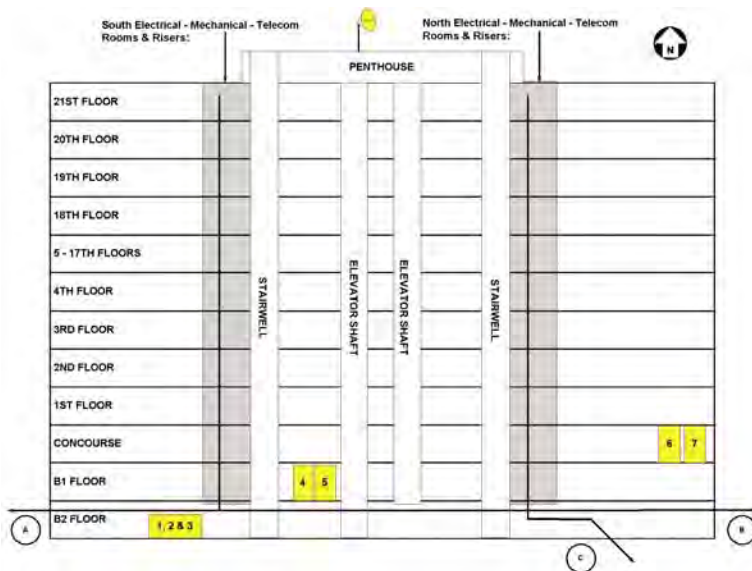

THE CRESCENT ADVANTAGE.

THREE GREENWAY PLAZA PREMIER OFFICE SPACE WITH A TELECOMMUNICATIONS ADVANTAGE

TELECOMMUNICATIONS AMENITIES

In-building:

- Voice And High-speed Data
- High Speed Internet
- Captivate Network
- Plug & Play Distribution System
- Cable Television Services
- Fiber From Multiple Providers
- Complete Telecom Diversity
- Fiber Based Telecom Services
- Shared Tenant Services
- Choice Of 10 Providers
- Multiple Points Of Entry
- Dual Riser Closets On Each Floor

- Riser Closets Stacked Vertically
- Controlled & Secured Space
- Plenty Of Vertical Riser Space

Rooftop:

- 300 Degree Coverage Area
- Plenty Of Rooftop Space
- Antenna & Satellite Dish Space
- Easy Access To Roof & Riser Space

Power Services:

- Ample Electrical Supply
- Emergency Generator Space

TELECOM PROVIDERS:

AboveNet	877-462-2683
AT&T	800-750-2355
Cogent	877-875-4432
Cypress	713-403-4400
Qwest	800-603-6000
tw telecom	713-341-4000
XO	866-349-0134

CABLE TELEVISION PROVIDERS:

Comcast	800-266-2278

Phonoscope	713-272-4600

This Does Not Represent An Endorsement Of These Companies Or Their Products by Crescent And May Change Without Notice.

TELECOM EQUIPMENT SPACE

1. AT&T
2. Crescent
3. XO
4. Empty
5. Empty
6. Cogent Communications
7. AboveNet

TELECOM ENTRANCE CONDUITS

- (A) West Entrance Conduits to U.S. 59 SW Frwy.
- (B) East Entrance Conduits to Buffalo Speedway.
- (C) South Entrance Conduits to Richmond Ave. & U.S. 59 SW Frwy.