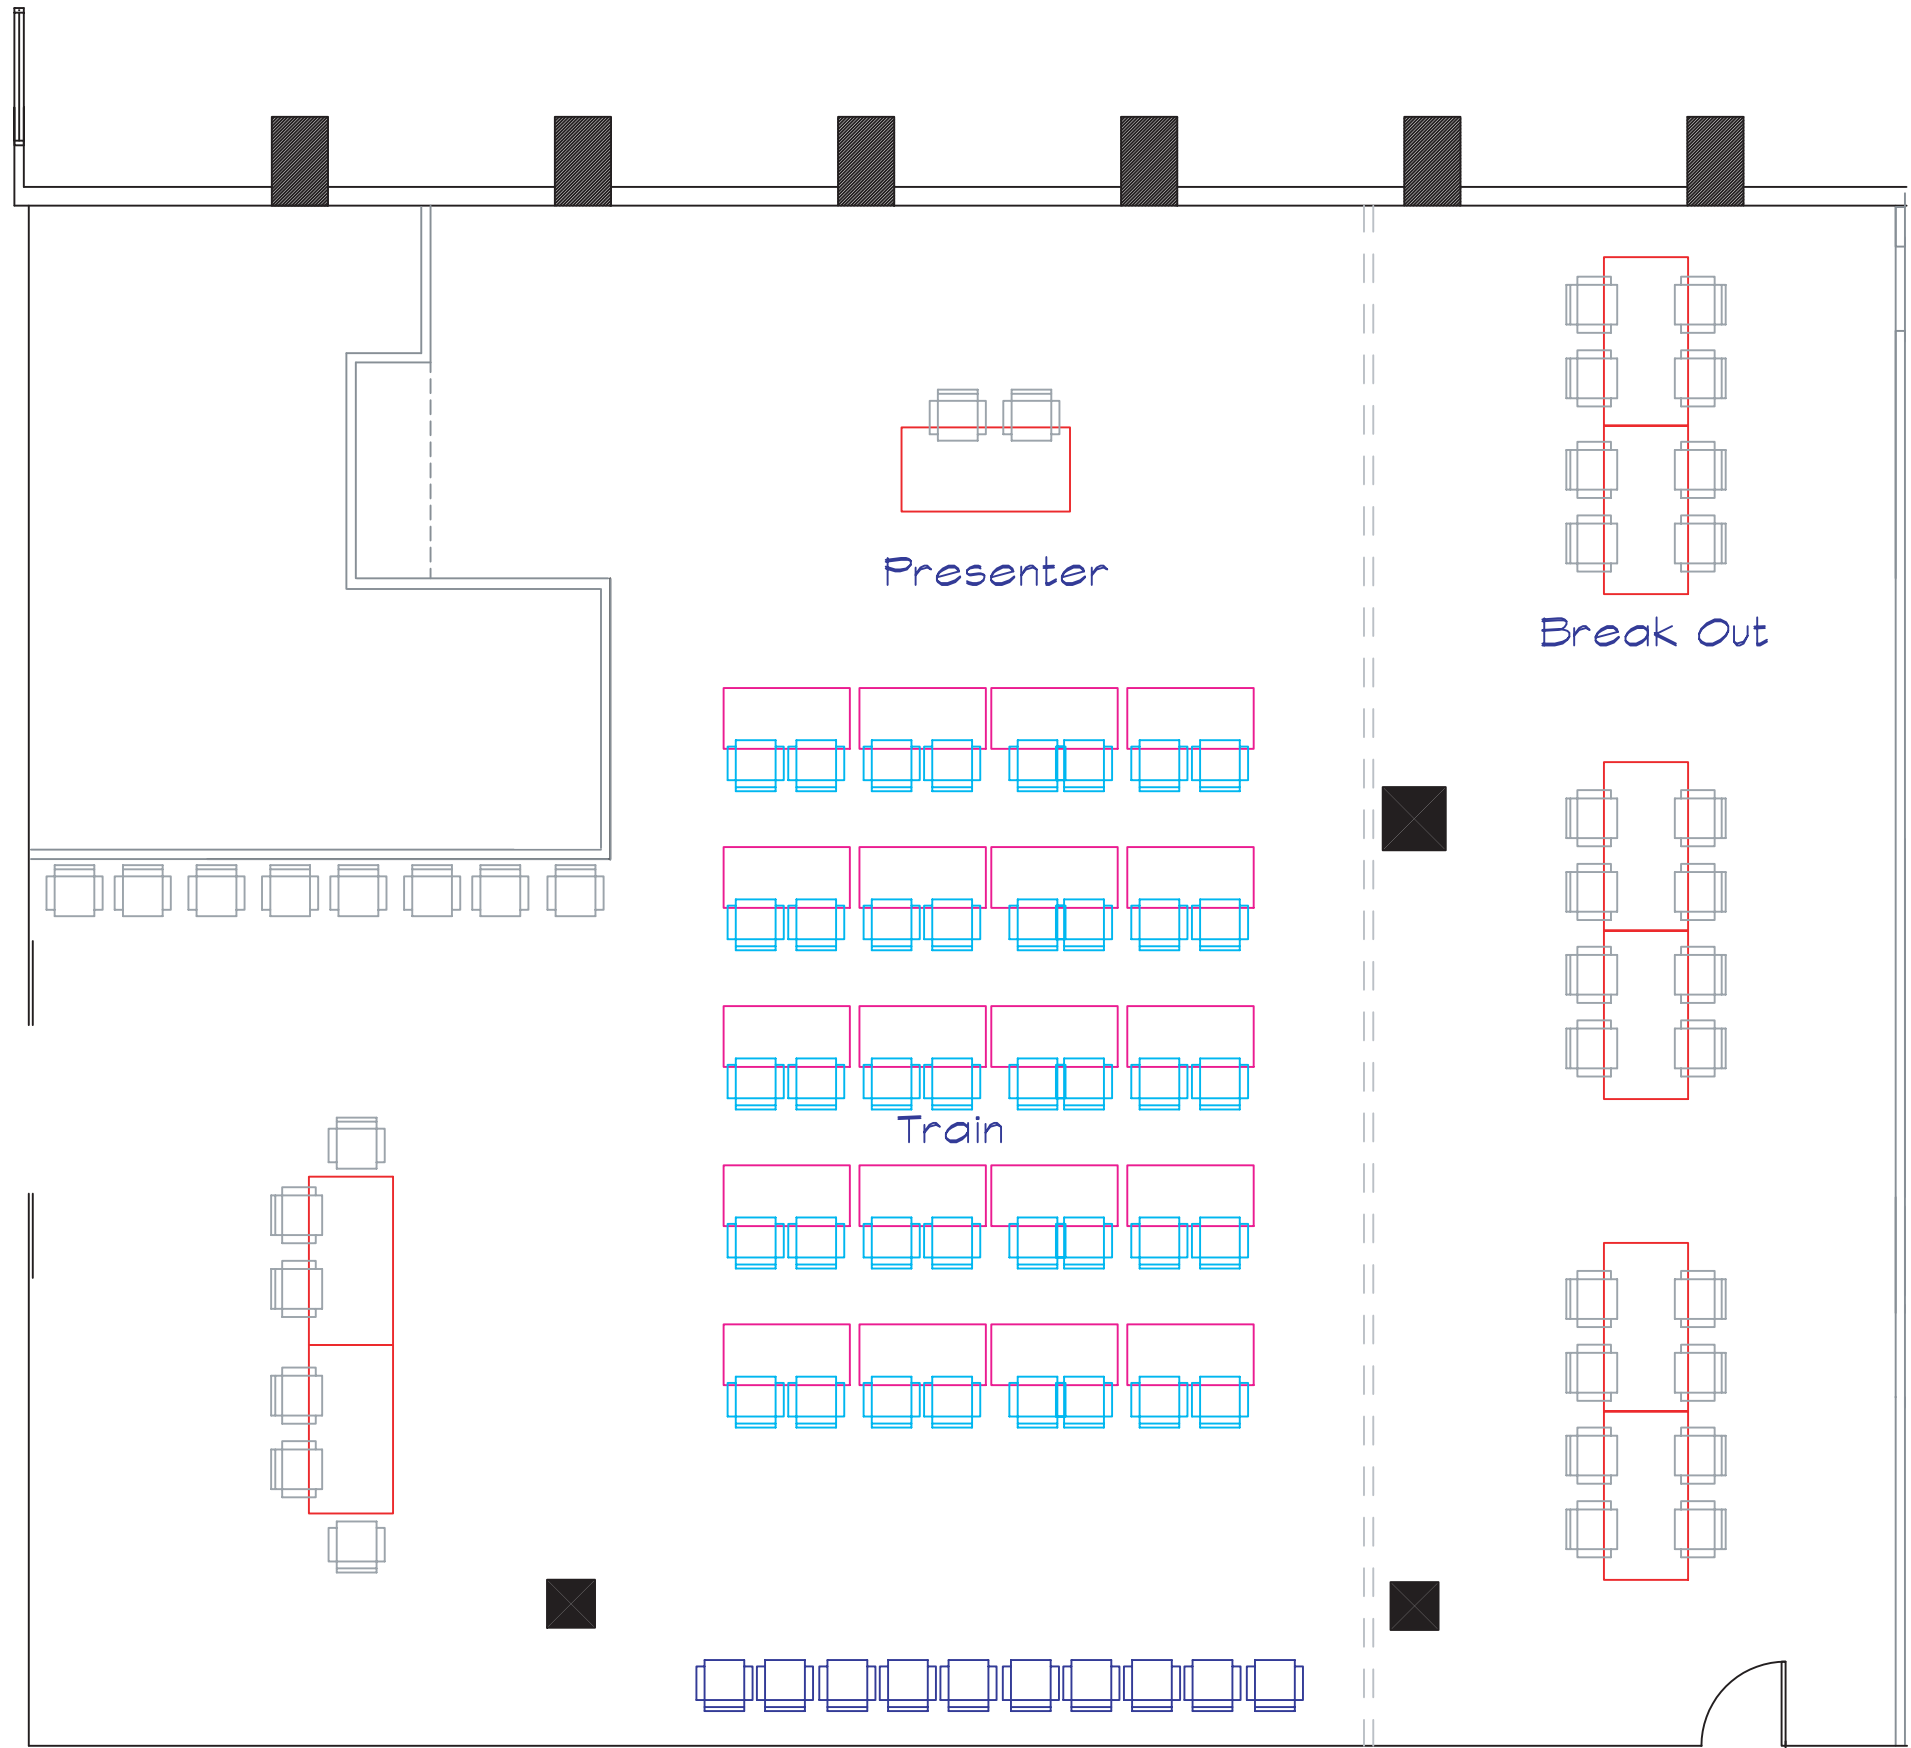

# LEGEND

-  20 Bretford Tables
-  9 Knoll Tables
-  40 Steelcase Chairs
-  40 Grey Chairs
-  10 Blue Guest Chairs

TRAIN