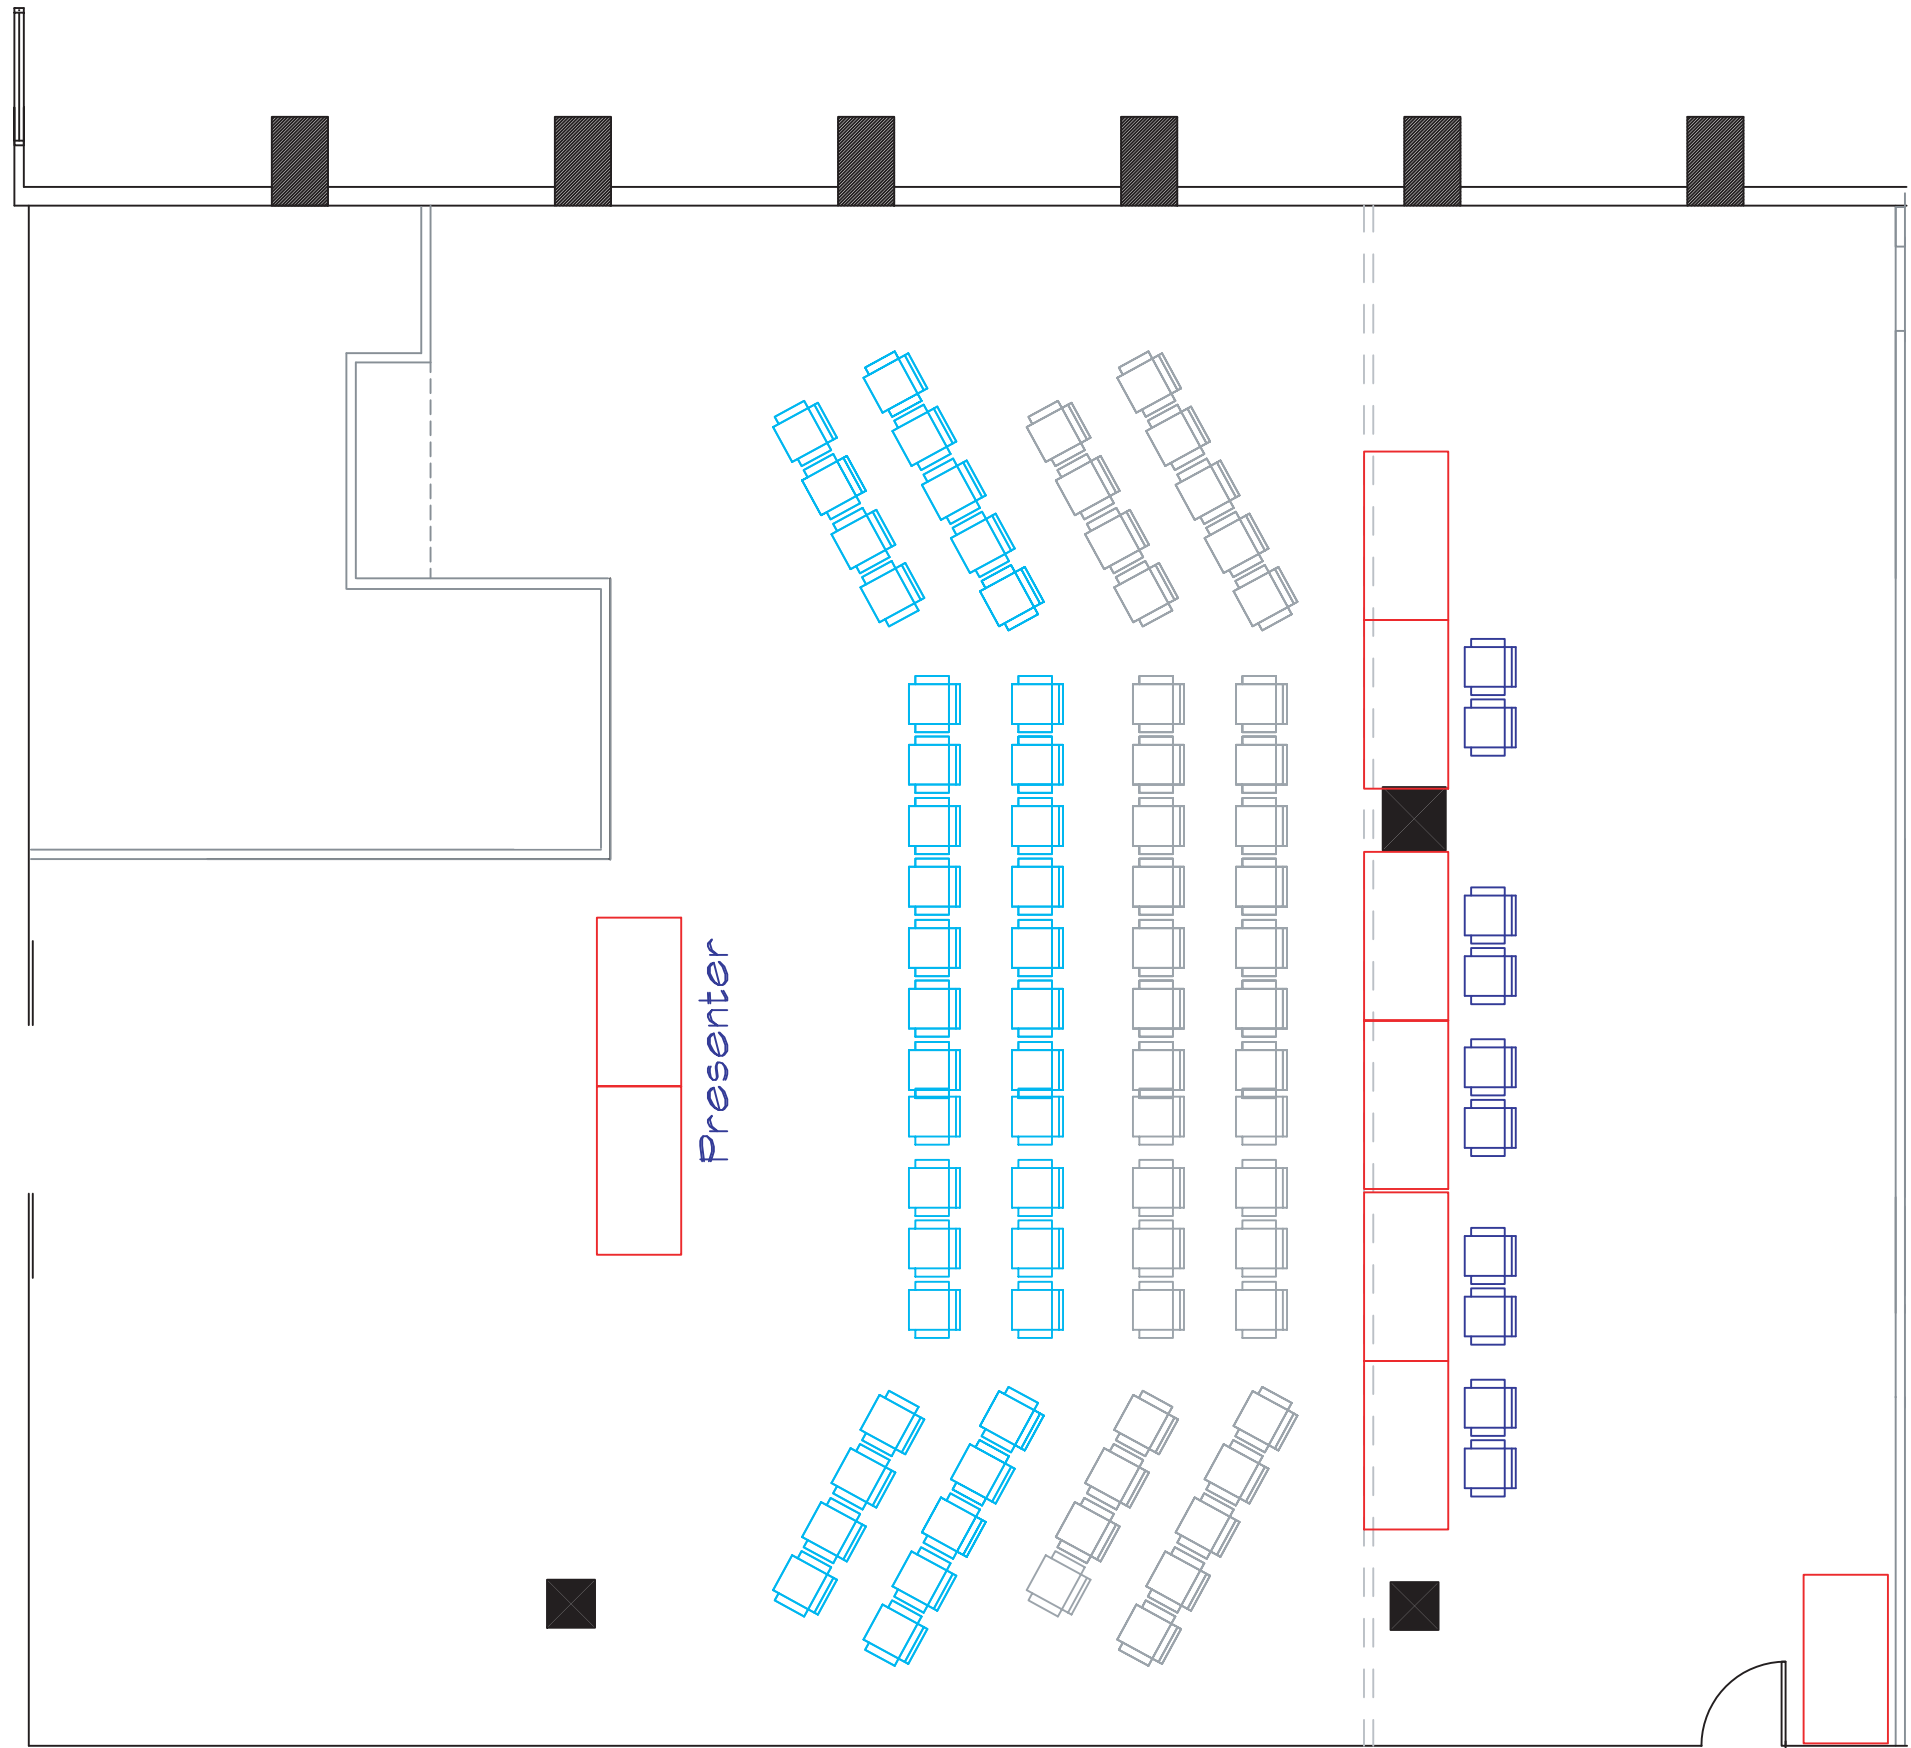

LEGEND

-  20 Bretford Tables
-  9 Knoll Tables
-  40 Steelcase Chairs
-  40 Grey Chairs
-  10 Blue Guest Chairs

Theater - 2