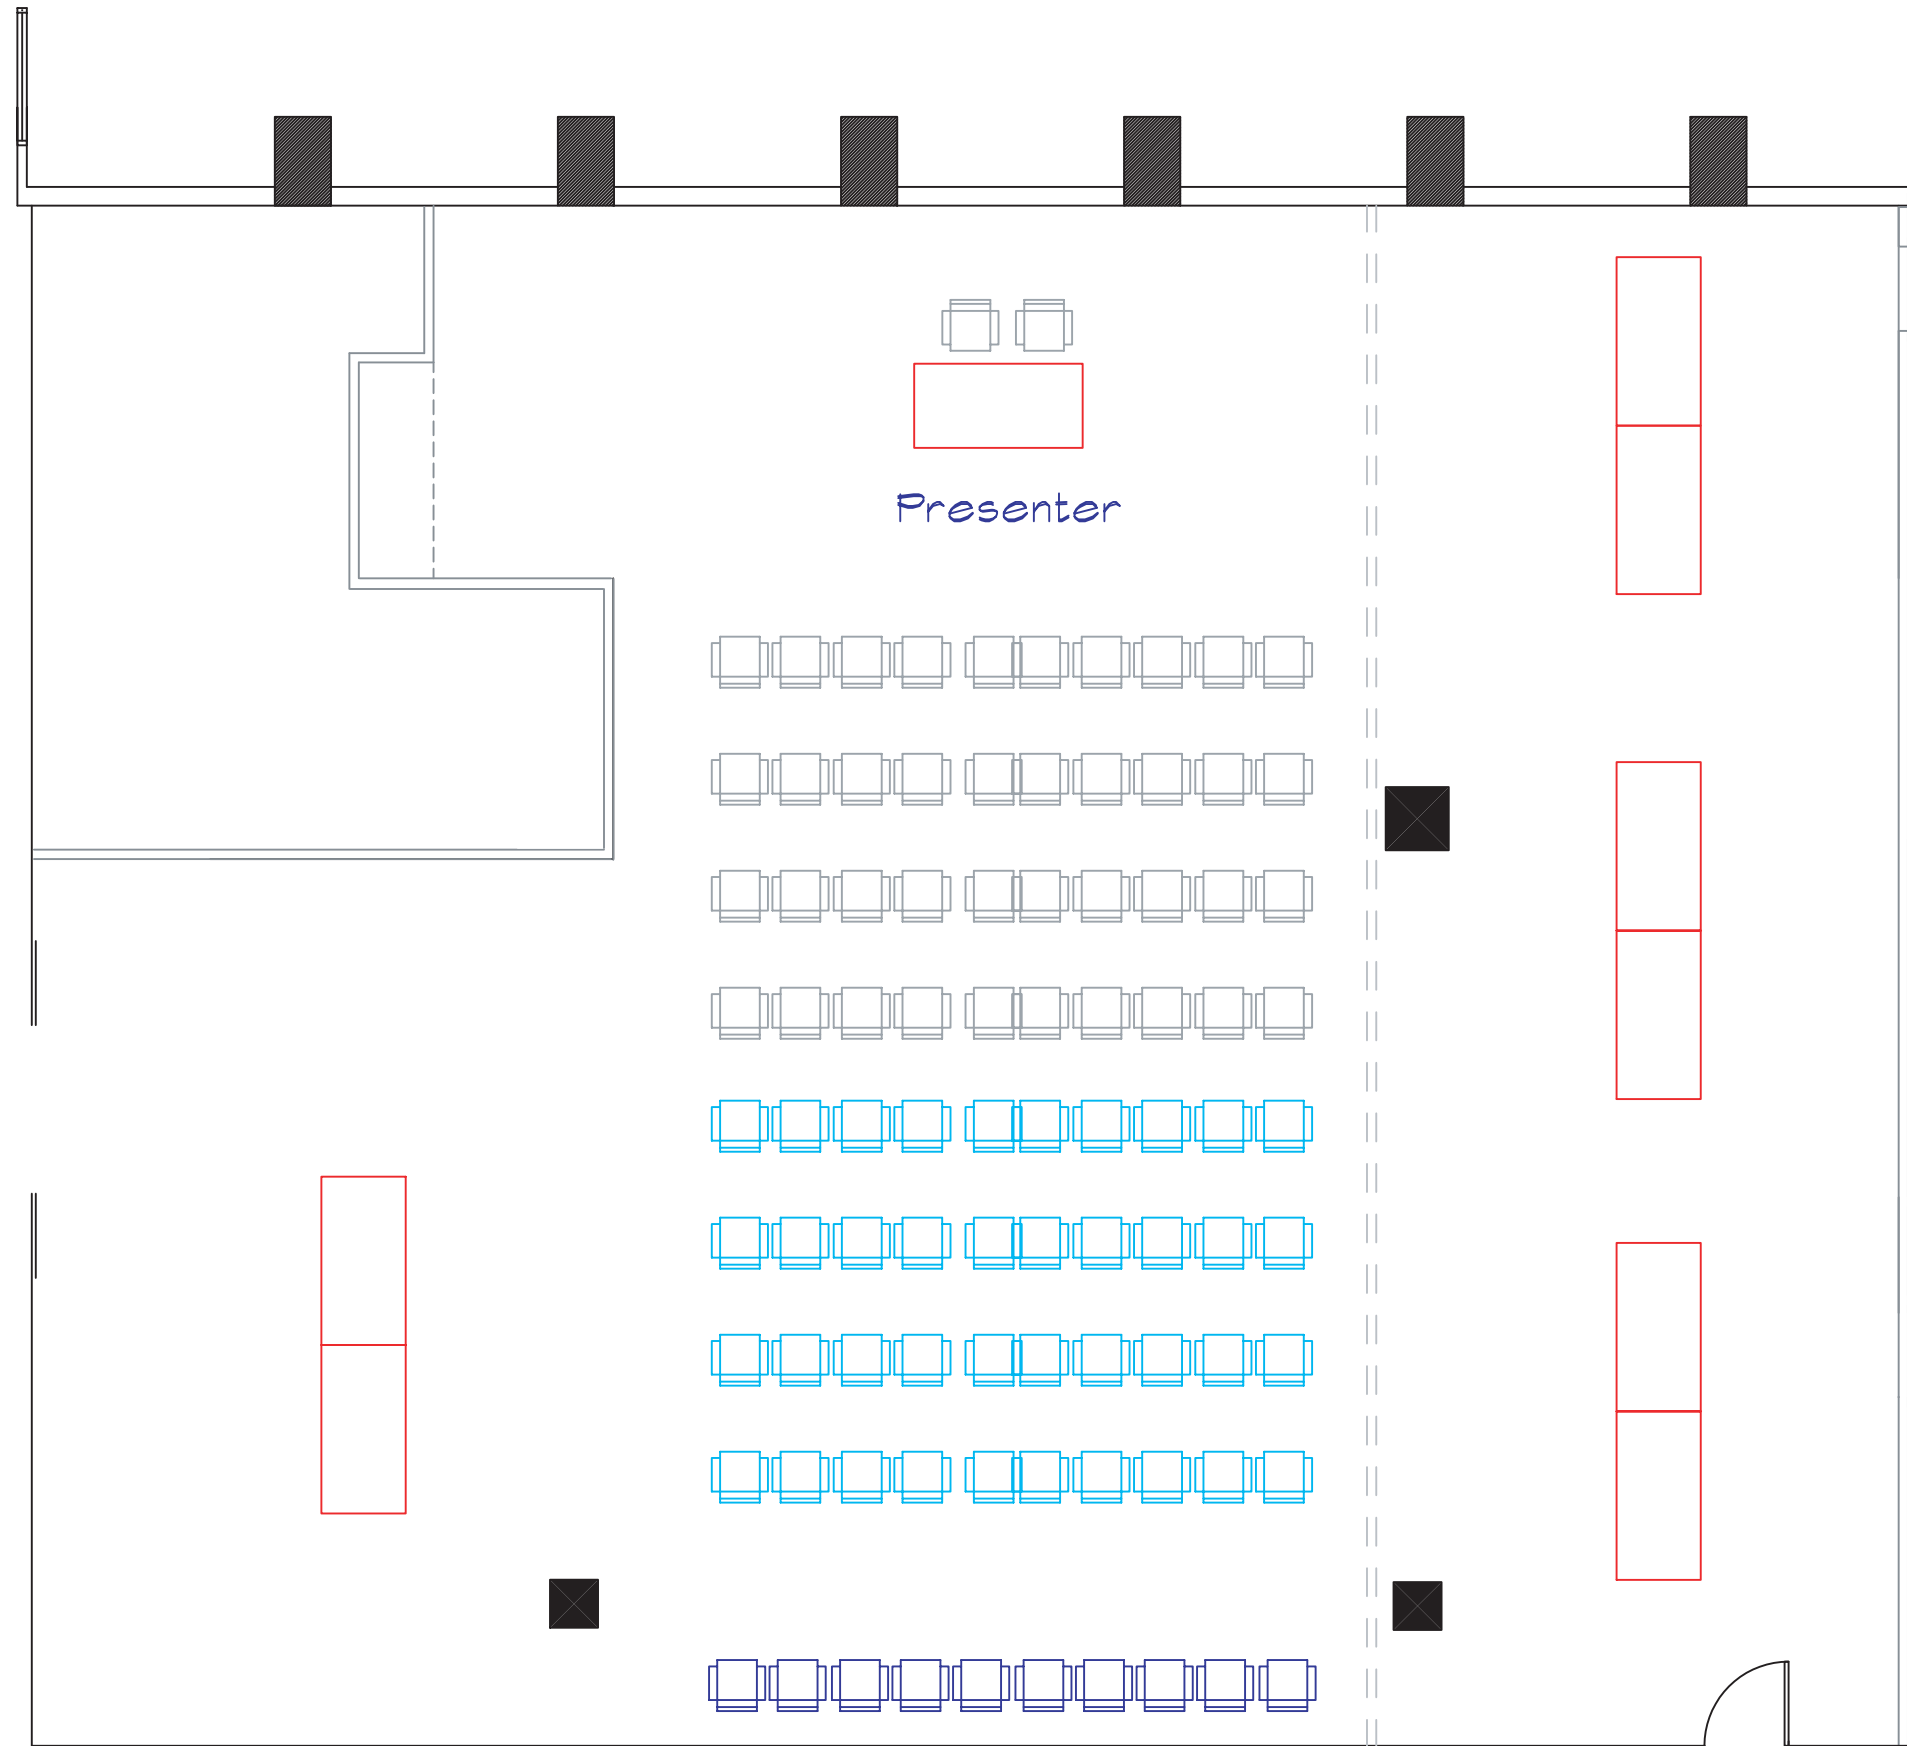

LEGEND

-  20 Bretford Tables
-  9 Knoll Tables
-  40 Steelcase Chairs
-  40 Grey Chairs
-  10 Blue Guest Chairs

Theater - 1