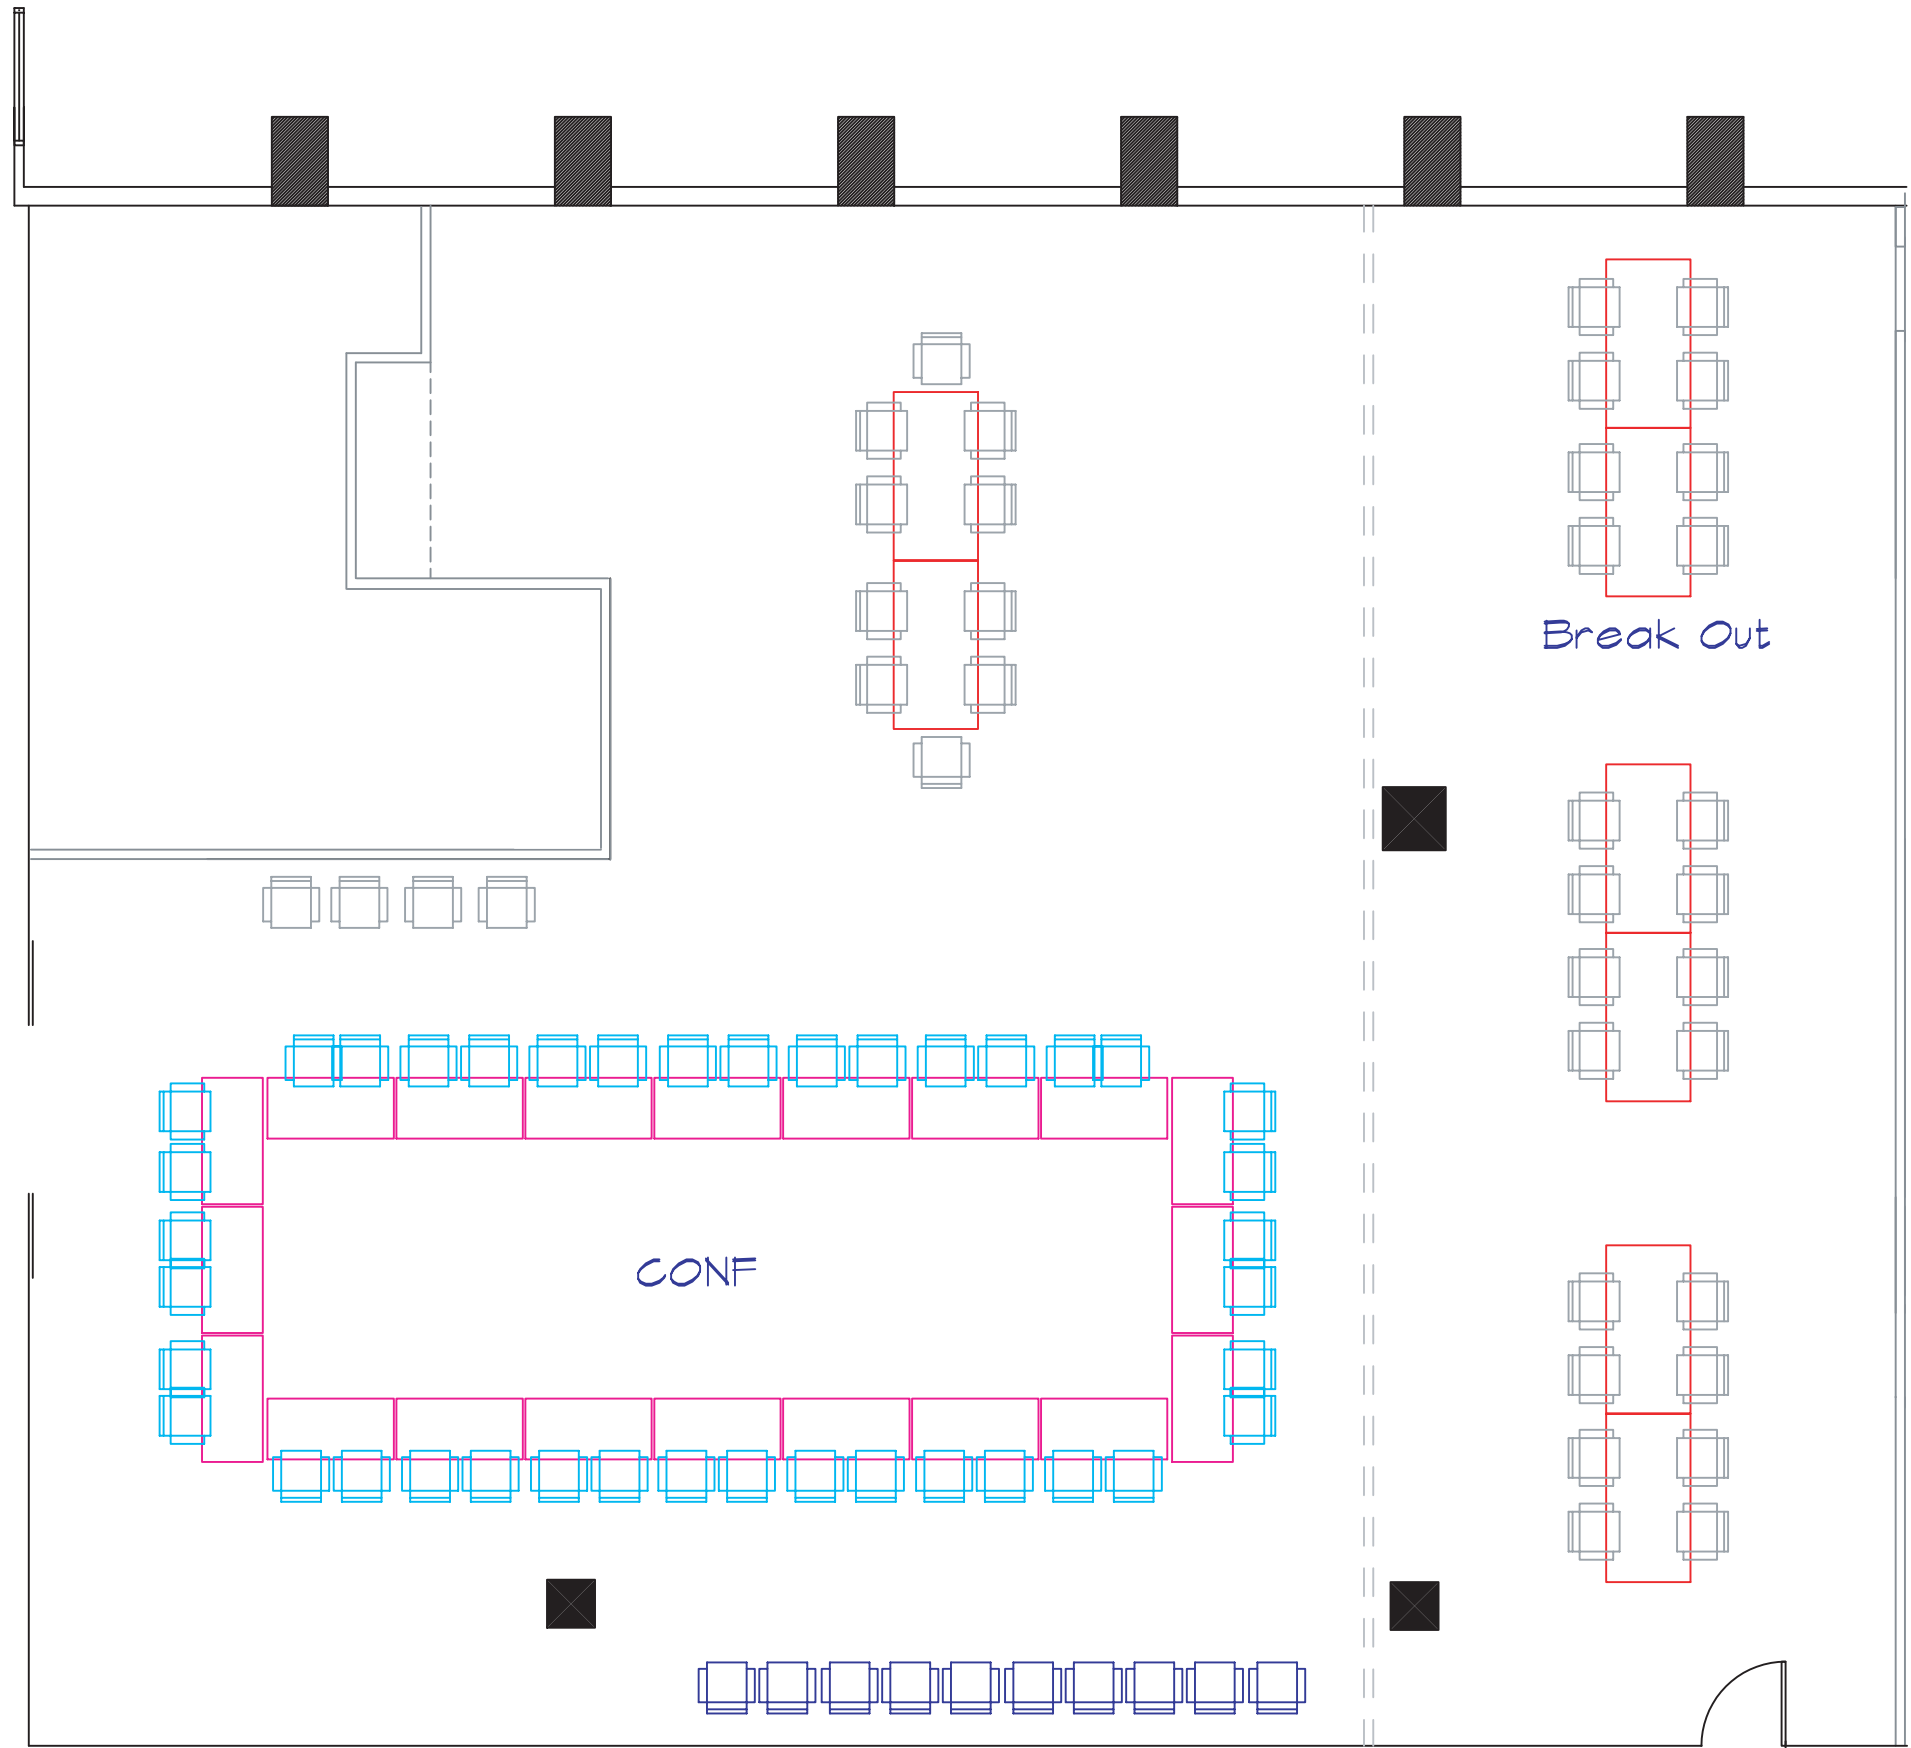

# LEGEND

-  20 Bretford Tables
-  9 Knoll Tables
-  40 Steelcase Chairs
-  40 Grey Chairs
-  10 Blue Guest Chairs

CONF = 3