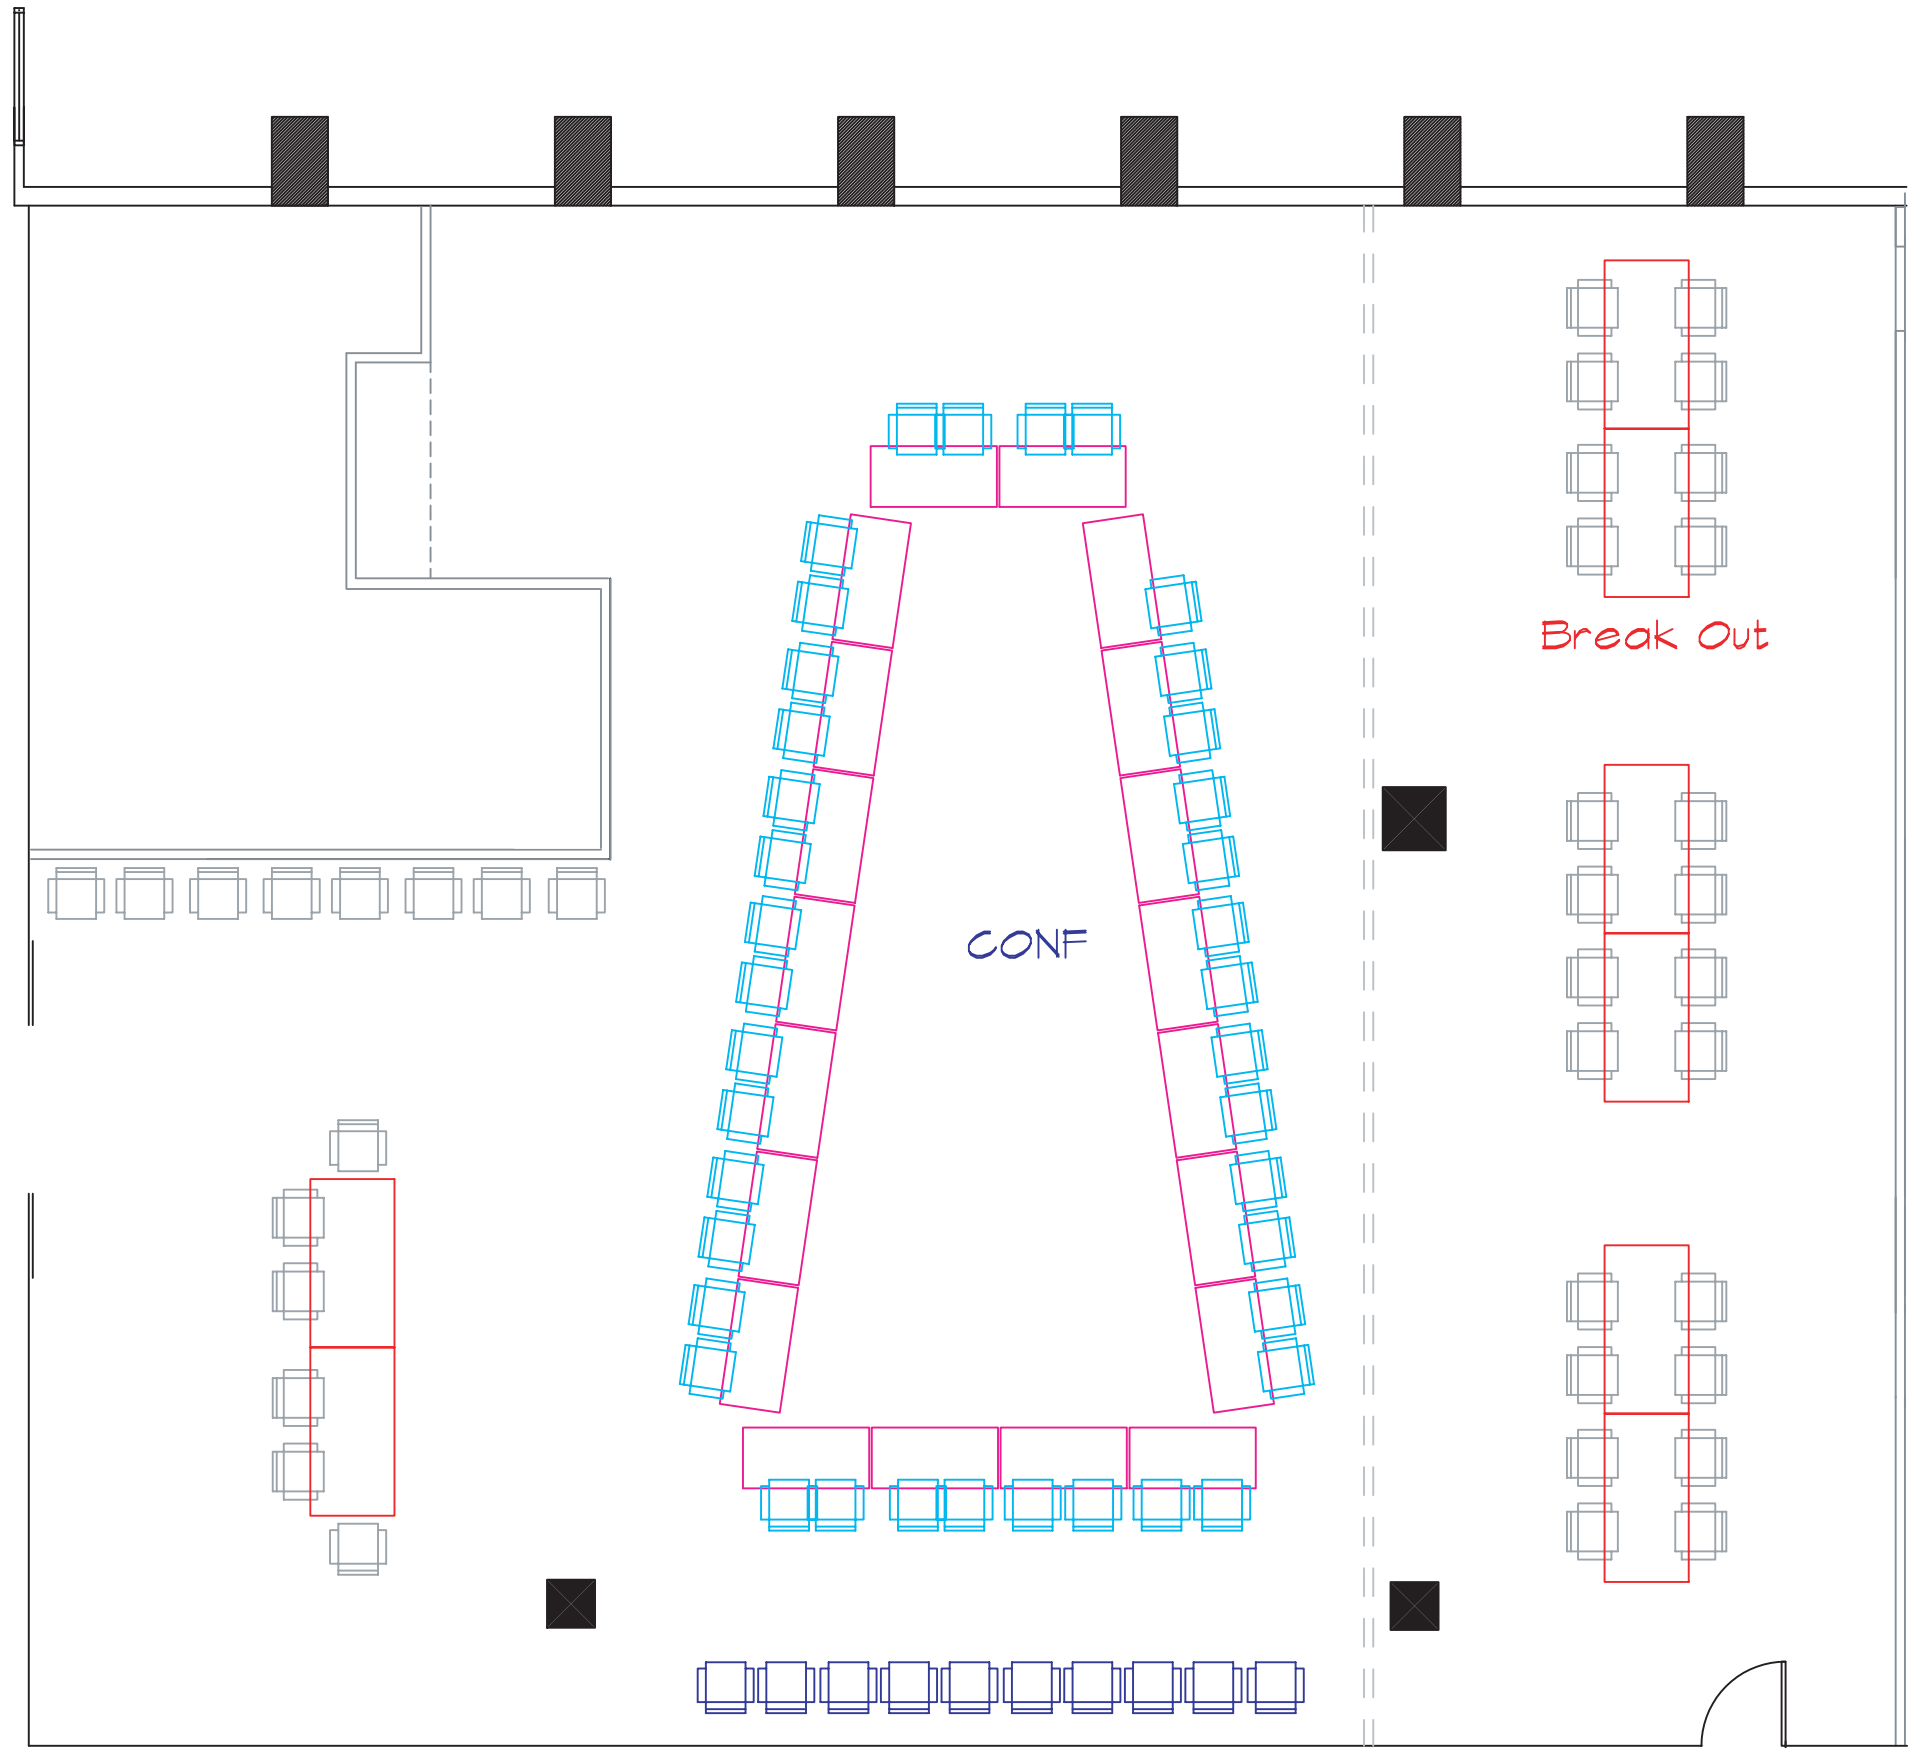

# LEGEND

-  20 Bretford Tables
-  9 Knoll Tables
-  40 Steelcase Chairs
-  40 Grey Chairs
-  10 Blue Guest Chairs

CONF - 2