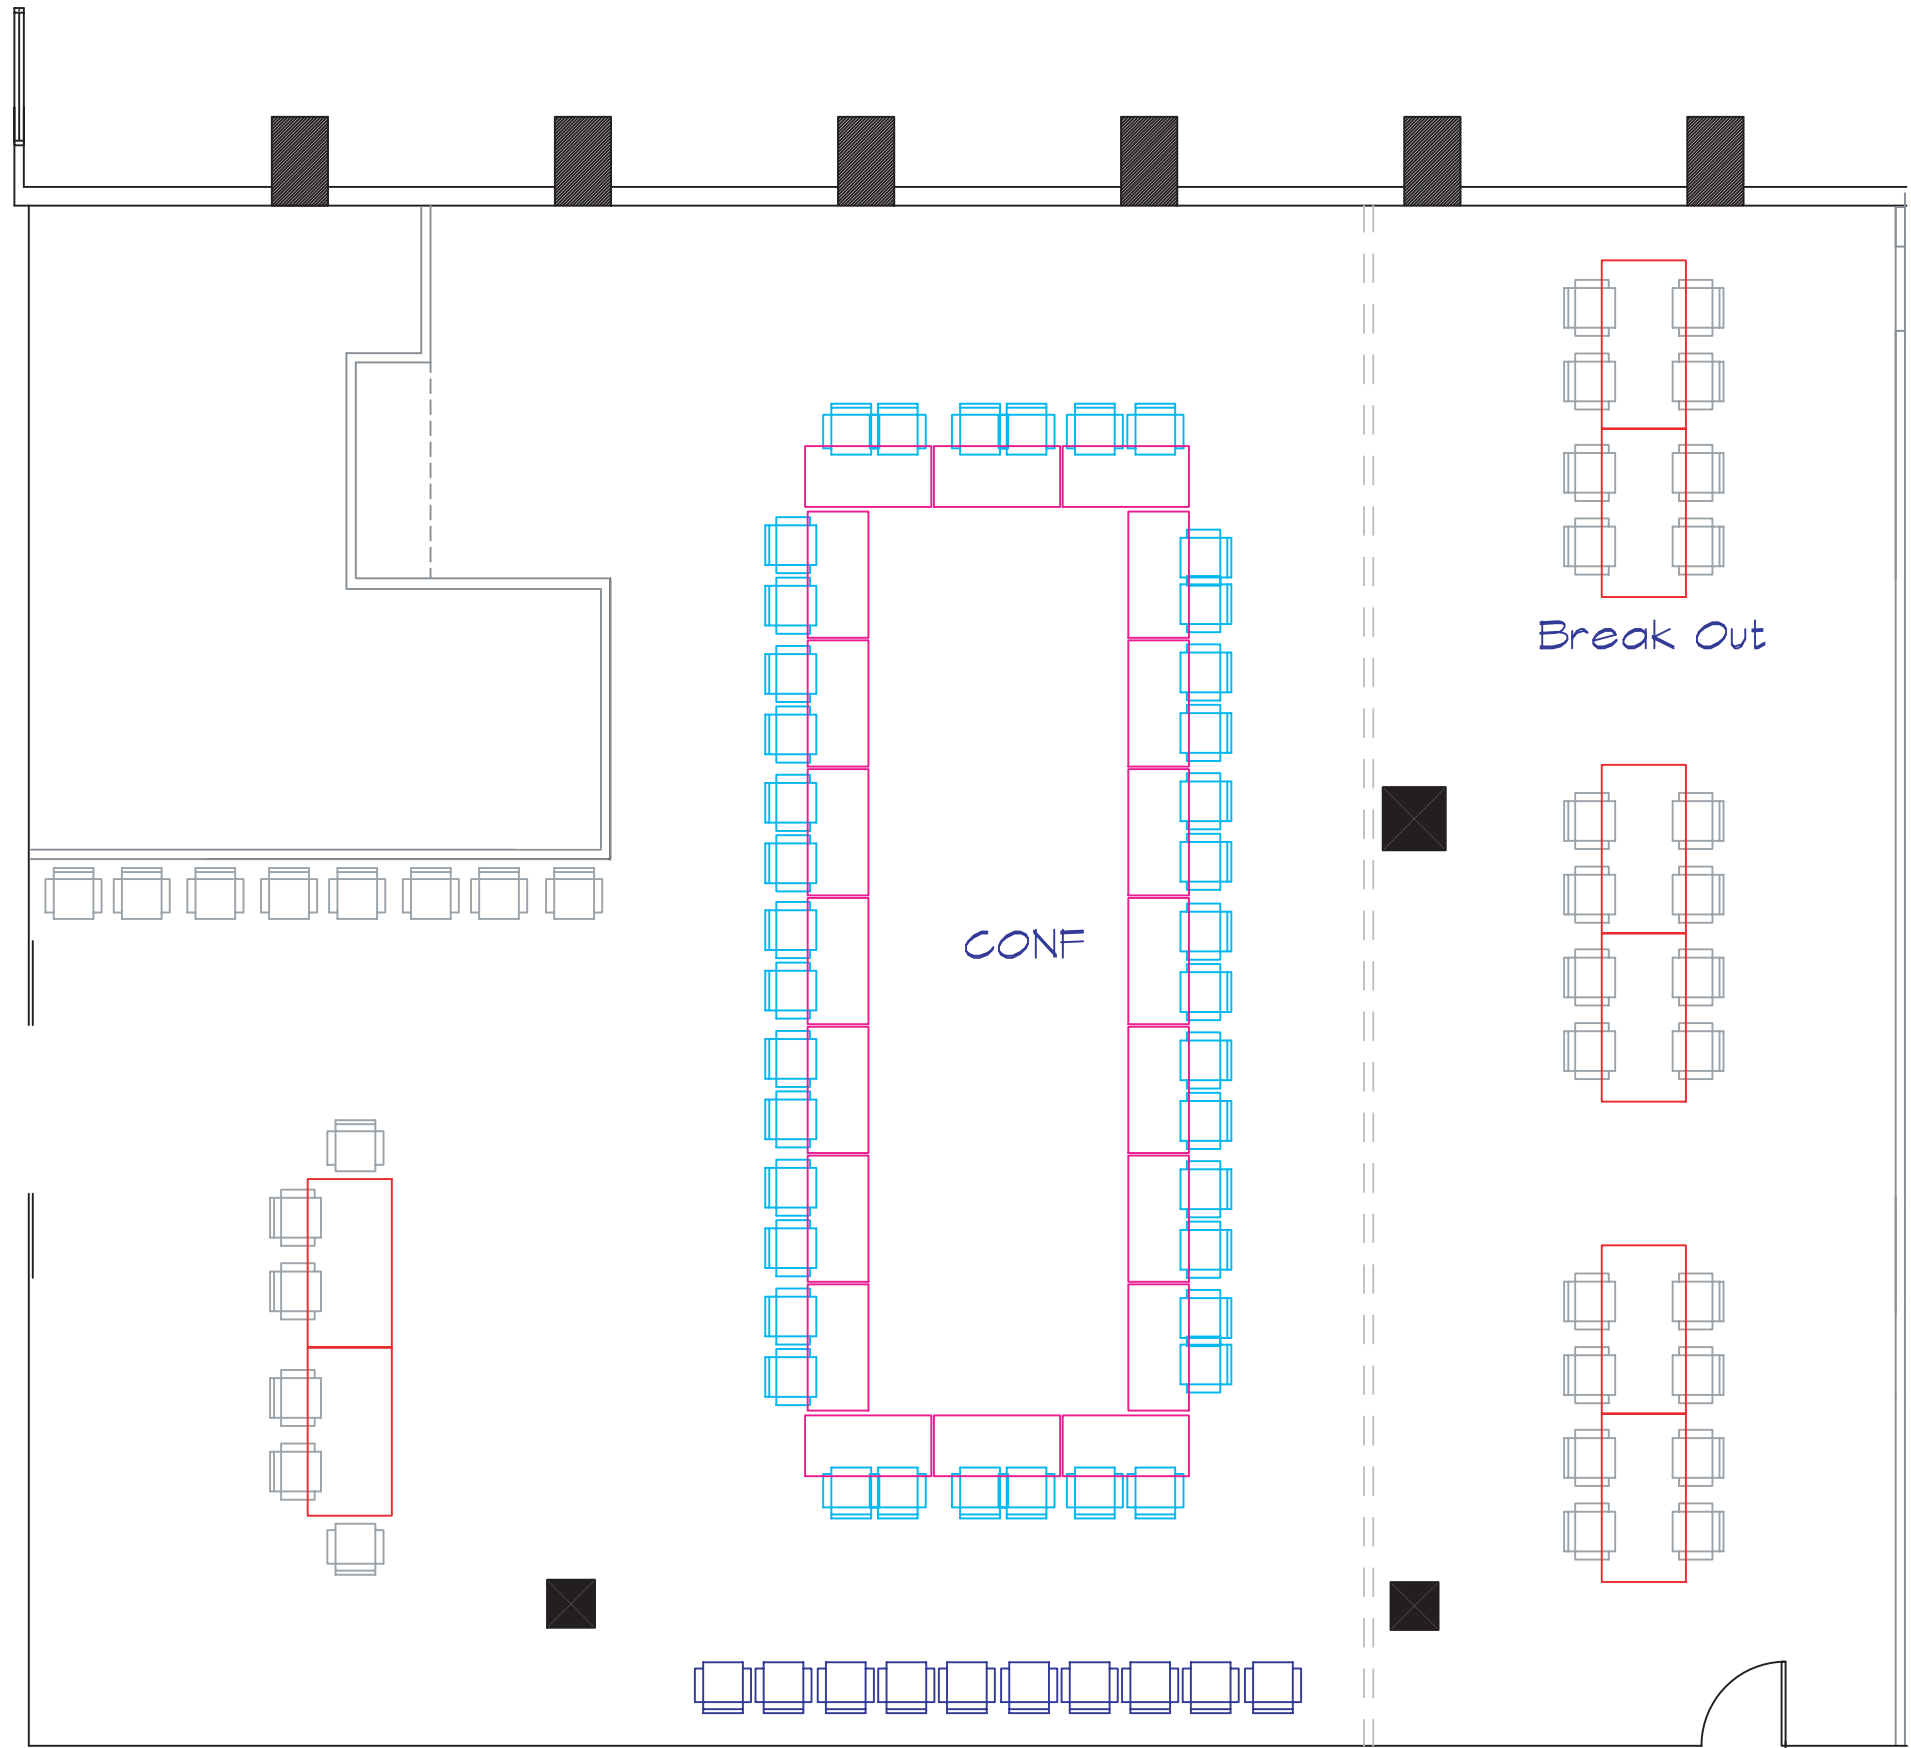

LEGEND

-  20 Bretford Tables
-  9 Knoll Tables
-  40 Steelcase Chairs
-  40 Grey Chairs
-  10 Blue Guest Chairs

CONF = 1